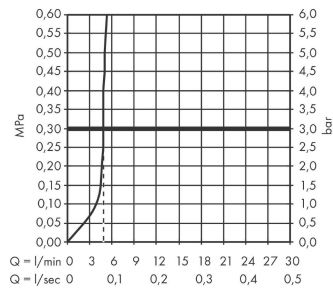

Bidette hand shower 1jet S EcoSmart+ for mixed water with shower holder and shower hose 125 cm

Finish: **Brushed Bronze** Article Number: **29232140**

Description

product features

- consists of: bidette hand shower, shut-off valve with integrated shower holder, shower hose
- shower head size: 28 mm
- integrated support function
- maximum flow rate at 3 bar: 5 l/min
- minimum flow pressure: 1 bar
- operating pressure: min. 1 bar/max. 10 bar
- pivot connector prevents hose from tangling
- shower hose with conical nut on both ends
- with non-return valve
- wall supports of metal
- wall mounting: screw fastening
- rinseable screen seal
- not intrinsically safe against backflow
- not suitable for operation in countries with valid EN 1717
- EU taxonomy: max. 6 l/min - Substantial Contribution (SC) possible

Technology

Product image

Scale drawing

Bidette hand shower 1jet S EcoSmart+ for mixed water with shower holder and shower hose 125 cm

Finish: **Brushed Bronze** Article Number: **29232140**

Flowchart

Bidette hand shower 1jet S EcoSmart+ for mixed water with shower holder and shower hose 125 cm