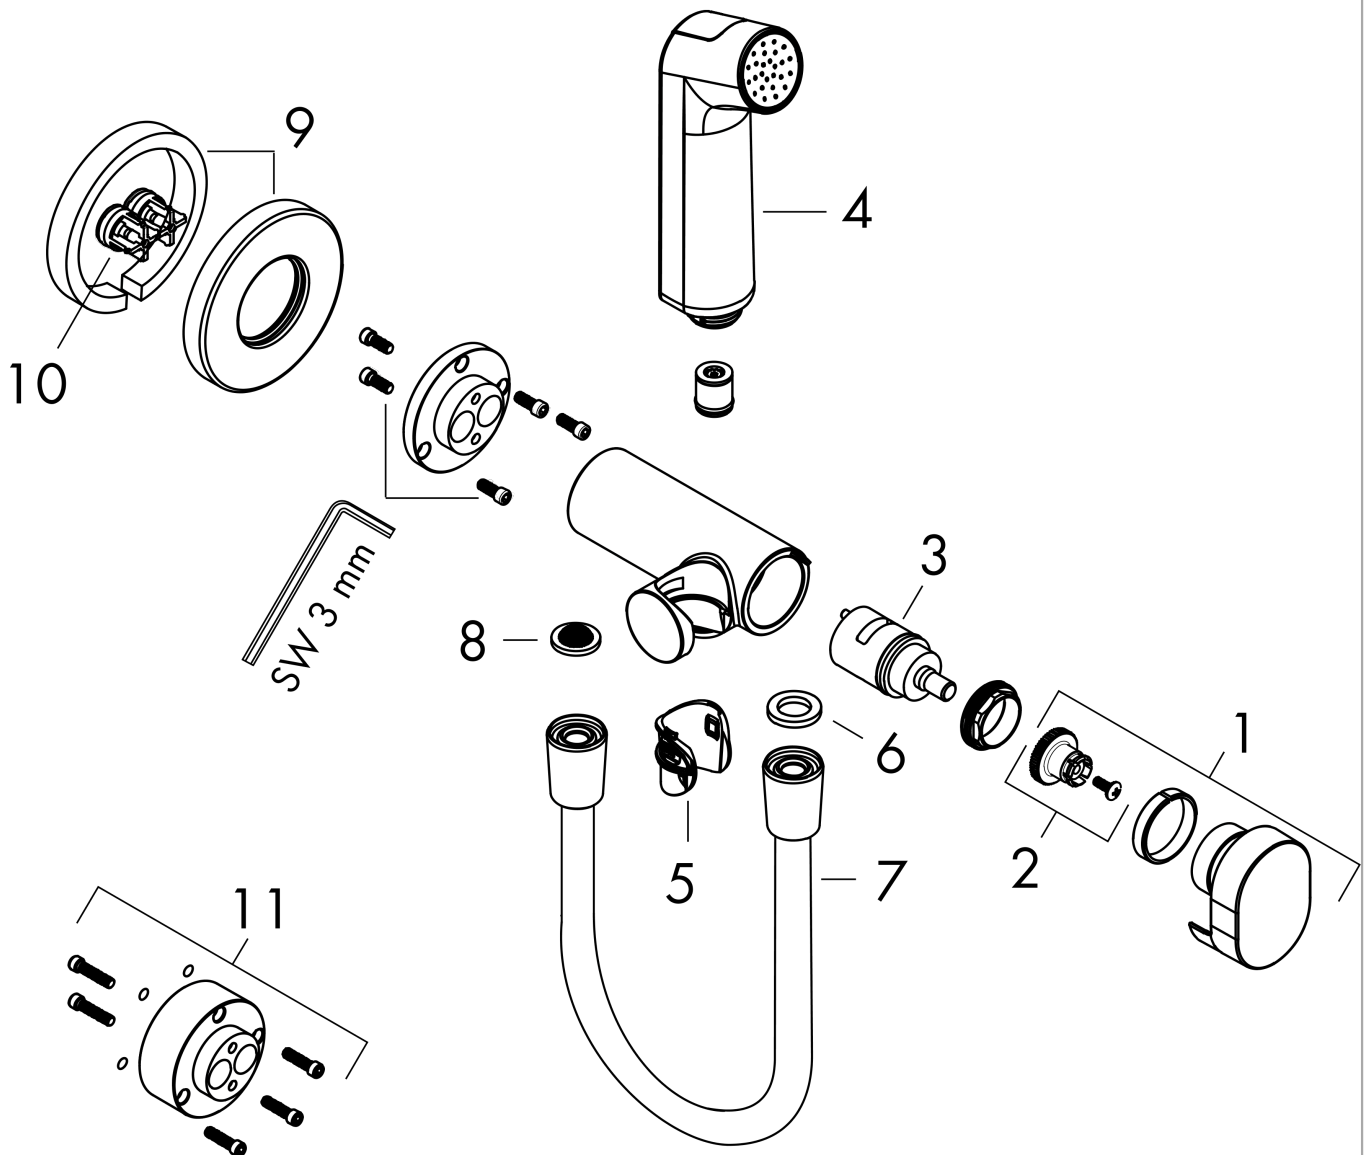

Bidette hand shower 1jet S EcoSmart+ for mixed water with shower holder and shower hose 125 cm

Finish: **Brushed Bronze** Article Number: **29232140**

Description

product features

- consists of: bidette hand shower, shut-off valve with integrated shower holder, shower hose
- shower head size: 28 mm
- integrated support function
- maximum flow rate at 3 bar: 5 l/min
- minimum flow pressure: 1 bar
- operating pressure: min. 1 bar/max. 10 bar
- pivot connector prevents hose from tangling
- shower hose with conical nut on both ends
- with non-return valve
- wall supports of metal
- wall mounting: screw fastening
- rinseable screen seal
- not intrinsically safe against backflow
- not suitable for operation in countries with valid EN 1717
- EU taxonomy: max. 6 l/min - Substantial Contribution (SC) possible

Technology

Product image

Scale drawing

Bidette hand shower 1jet S EcoSmart+ for mixed water with shower holder and shower hose 125 cm

Finish: **Brushed Bronze** Article Number: **29232140**

Flowchart

Bidette hand shower 1jet S EcoSmart+ for mixed water with shower holder and shower hose 125 cm

Finish: **Brushed Bronze**

Article Number: **29232140**

Exploded Drawing

Year of production: >10/22

Bidette hand shower 1jet S EcoSmart+ for mixed water with shower holder and shower hose 125 cm

Finish: **Brushed Bronze** Article Number: **29232140**

Spare part list

Year of production: >10/22

Pos.	Description	Article Number	PC	PU
1	handle	94564140	60	1
2	handle fixing set	94565000	1	1
3	cartridge, assy	94575000	10	1
4	handshower	94569140	59	1
5	guide	94568000	1	1
6	seal	98058000	1	1
7	shower hose Isiflex'B 1,25 m	28272140	98	1
8	filter packing	94246000	1	1
9	escutcheon	94567140	56	1
10	non return valve	93250000	5	1
11	extension set	94574000	8	1
a	-	29235180	99	1