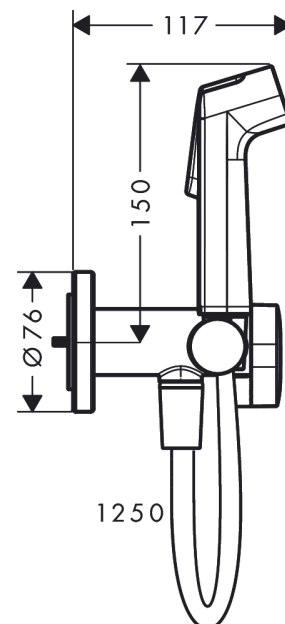

Bidette hand shower 1jet S EcoSmart+ for mixed water with shower holder and shower hose 125 cm

Finish: **Brushed Bronze** Article Number: **29232140**

Description

product features

- consists of: bidette hand shower, shut-off valve with integrated shower holder, shower hose
- shower head size: 28 mm
- integrated support function
- maximum flow rate at 3 bar: 5 l/min
- minimum flow pressure: 1 bar
- operating pressure: min. 1 bar/max. 10 bar
- pivot connector prevents hose from tangling
- shower hose with conical nut on both ends
- with non-return valve
- wall supports of metal
- wall mounting: screw fastening
- rinseable screen seal
- not intrinsically safe against backflow
- not suitable for operation in countries with valid EN 1717
- EU taxonomy: max. 6 l/min - Substantial Contribution (SC) possible

Technology

Product image

Scale drawing

Bidette hand shower 1jet S EcoSmart+ for mixed water with shower holder and shower hose 125 cm

Finish: **Brushed Bronze** Article Number: **29232140**

Flowchart

Bidette hand shower 1jet S EcoSmart+ for mixed water with shower holder and shower hose 125 cm

Finish: **Brushed Bronze**

Article Number: **29232140**

Exploded Drawing

Year of production: >10/22

Bidette hand shower 1jet S EcoSmart+ for mixed water with shower holder and shower hose 125 cm

Finish: **Brushed Bronze** Article Number: **29232140**

Spare part list

Year of production: >10/22

Pos.	Description	Article Number	PC	PU
1	handle	94564140	60	1
2	handle fixing set	94565000	1	1
3	cartridge, assy	94575000	10	1
4	handshower	94569140	59	1
5	guide	94568000	1	1
6	seal	98058000	1	1
7	shower hose Isiflex'B 1,25 m	28272140	98	1
8	filter packing	94246000	1	1
9	escutcheon	94567140	56	1
10	non return valve	93250000	5	1
11	extension set	94574000	8	1
a	-	29235180	99	1