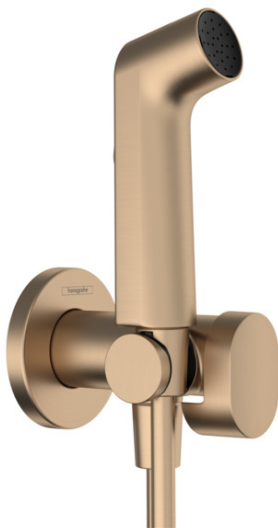

Bidette hand shower 1jet S EcoSmart+ for mixed water with shower holder and shower hose 125 cm

Finish: **Brushed Bronze** Article Number: **29232140**

Description

product features

- consists of: bidette hand shower, shut-off valve with integrated shower holder, shower hose
- shower head size: 28 mm
- integrated support function
- maximum flow rate at 3 bar: 5 l/min
- minimum flow pressure: 1 bar
- operating pressure: min. 1 bar/max. 10 bar
- pivot connector prevents hose from tangling
- shower hose with conical nut on both ends
- with non-return valve
- wall supports of metal
- wall mounting: screw fastening
- rinseable screen seal
- not intrinsically safe against backflow
- not suitable for operation in countries with valid EN 1717
- EU taxonomy: max. 6 l/min - Substantial Contribution (SC) possible

Technology

Product image

Scale drawing

Bidette hand shower 1jet S EcoSmart+ for mixed water with shower holder and shower hose 125 cm

Finish: **Brushed Bronze** Article Number: **29232140**

Flowchart

Bidette hand shower 1jet S EcoSmart+ for mixed water with shower holder and shower hose 125 cm

Finish: **Brushed Bronze**

Article Number: **29232140**

Exploded Drawing

Year of production: >10/22

Bidette hand shower 1jet S EcoSmart+ for mixed water with shower holder and shower hose 125 cm

Finish: **Brushed Bronze** Article Number: **29232140**

Spare part list

Year of production: >10/22

Pos.	Description	Article Number	PC	PU
1	handle	94564140	60	1
2	handle fixing set	94565000	1	1
3	cartridge, assy	94575000	10	1
4	handshower	94569140	59	1
5	guide	94568000	1	1
6	seal	98058000	1	1
7	shower hose Isiflex'B 1,25 m	28272140	98	1
8	filter packing	94246000	1	1
9	escutcheon	94567140	56	1
10	non return valve	93250000	5	1
11	extension set	94574000	8	1
a	-	29235180	99	1